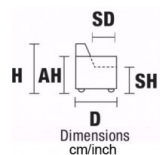

BURANO

BURANO

	AB Altezza Braccio	A Altezza	A Altezza Seduta	AM Altezza Massima	P Profondità	P Profondità Seduta	PM Profondità Massima	L Larghezza
	AH Arm Height	H Height	SH Seat Height	MH Maximum Height	D Deep	SD Seat Depth	MD Maximum Deep	W Width

W 262/102,7" D 97/48,5" H 82/31,1" AH 58/22,7" SH 44/17,2" SD 62/24,3"	W 232/91" D 97/48,5" H 82/31,1" AH 58/22,7" SH 44/17,2" SD 62/24,3"	W 181/71" D 97/48,5" H 82/31,1" AH 58/22,7" SH 44/17,2" SD 62/24,3"	W 161/63,1" D 97/48,5" H 82/31,1" AH 58/22,7" SH 44/17,2" SD 62/24,3"	W 101/39,6" D 97/48,5" H 82/31,1" AH 58/22,7" SH 44/17,2" SD 62/24,3"
---	--	--	--	--