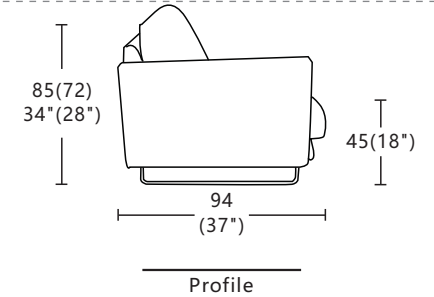

Model:31708-FK(2.3PL+CSR)

Model: 31708-FK(2.3PL+CSR)

Structure:
Plywood and Solid wood

Seat: Elastic webbing
Back rest: Elastic webbing

Seat Cushion: 34+31KG/M³
High resilient foam+Dacron fibre

Back Cushion:
Dacron fibre

Cushion removable:
Not available

Functionality:
Not available

Sofa Legs:
Metal feet Front 17.5cm, Back 16cm

Feet Disassembly:
Yes

This information is based on the latest product information available at the time of printing. The right to discontinue and make changes is reserved