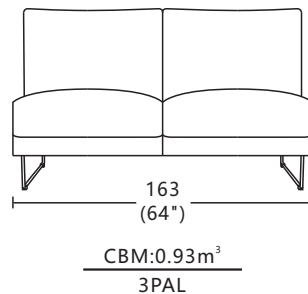

Model:31708-FK(2.3PL+CSR)

Model: 31708-FK(2.3PL+CSR)

Structure:
Plywood and Solid wood

Seat: Elastic webbing
Back rest: Elastic webbing

Seat Cushion: 34+31KG/M³
High resilient foam+Dacron fibre

Back Cushion:
Dacron fibre

Cushion removable:
Not available

Functionality:
Not available

Sofa Legs:
Metal feet Front 17.5cm, Back 16cm

Feet Disassembly:
Yes

This information is based on the latest product information available at the time of printing. The right to discontinue and make changes is reserved