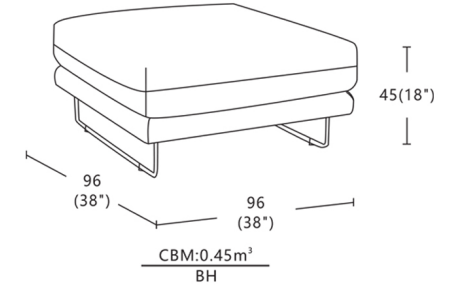

Model:31708-FK(2.3PL+CSR)

Model: 31708-FK(2.3PL+CSR)

Structure:
Plywood and Solid wood

Seat: Elastic webbing
Back rest: Elastic webbing

Seat Cushion: 34+31KG/M³
High resilient foam+Dacron fibre

Back Cushion:
Dacron fibre

Cushion removable:
Not available

Functionality:
Not available

Sofa Legs:
Metal feet Front 17.5cm, Back 16cm

Feet Disassembly:
Yes

This information is based on the latest product information available at the time of printing. The right to discontinue and make changes is reserved