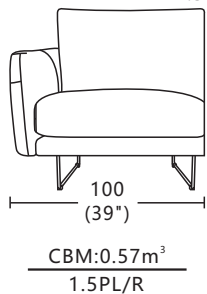

Model:31708-FK(2.3PL+CSR)

Model: 31708-FK(2.3PL+CSR)

Structure:
Plywood and Solid wood

Seat: Elastic webbing
Back rest: Elastic webbing

Seat Cushion: 34+31KG/M³
High resilient foam+Dacron fibre

Back Cushion:
Dacron fibre

Cushion removable:
Not available

Functionality:
Not available

Sofa Legs:
Metal feet Front 17.5cm, Back 16cm

Feet Disassembly:
Yes

This information is based on the latest product information available at the time of printing. The right to discontinue and make changes is reserved