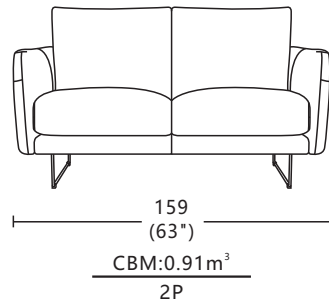

Model:31708-FK(2.3PL+CSR)

Model: 31708-FK(2.3PL+CSR)

Structure:
Plywood and Solid wood

Seat: Elastic webbing
Back rest: Elastic webbing

Seat Cushion: 34+31KG/M³
High resilient foam+Dacron fibre

Back Cushion:
Dacron fibre

Cushion removable:
Not available

Functionality:
Not available

Sofa Legs:
Metal feet Front 17.5cm, Back 16cm

Feet Disassembly:
Yes

This information is based on the latest product information available at the time of printing. The right to discontinue and make changes is reserved