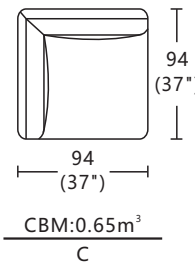

Model:31708-FK(2.3PL+CSR)

Model: 31708-FK(2.3PL+CSR)

Structure:
Plywood and Solid wood

Seat: Elastic webbing
Back rest: Elastic webbing

Seat Cushion: 34+31KG/M³
High resilient foam+Dacron fibre

Back Cushion:
Dacron fibre

Cushion removable:
Not available

Functionality:
Not available

Sofa Legs:
Metal feet Front 17.5cm, Back 16cm

Feet Disassembly:
Yes

This information is based on the latest product information available at the time of printing. The right to discontinue and make changes is reserved