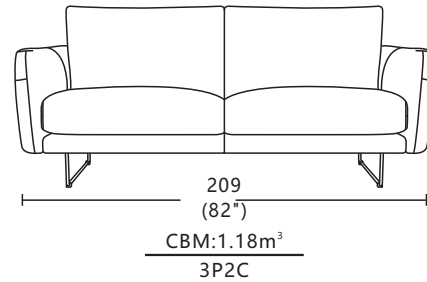

Model:31708-FK(2.3PL+CSR)

Model: 31708-FK(2.3PL+CSR)

Structure:
Plywood and Solid wood

Seat: Elastic webbing
Back rest: Elastic webbing

Seat Cushion: 34+31KG/M³
High resilient foam+Dacron fibre

Back Cushion:
Dacron fibre

Cushion removable:
Not available

Functionality:
Not available

Sofa Legs:
Metal feet Front 17.5cm, Back 16cm

Feet Disassembly:
Yes

This information is based on the latest product information available at the time of printing. The right to discontinue and make changes is reserved