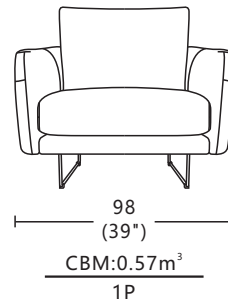

Model:31708-FK(2.3PL+CSR)

Model: 31708-FK(2.3PL+CSR)

Structure:
Plywood and Solid wood

Seat: Elastic webbing
Back rest: Elastic webbing

Seat Cushion: 34+31KG/M³
High resilient foam+Dacron fibre

Back Cushion:
Dacron fibre

Cushion removable:
Not available

Functionality:
Not available

Sofa Legs:
Metal feet Front 17.5cm, Back 16cm

Feet Disassembly:
Yes

This information is based on the latest product information available at the time of printing. The right to discontinue and make changes is reserved