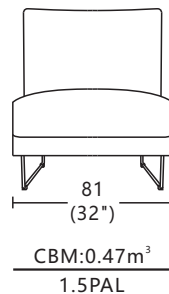

Model:31708-FK(2.3PL+CSR)

Model: 31708-FK(2.3PL+CSR)

Structure:
Plywood and Solid wood

Seat: Elastic webbing
Back rest: Elastic webbing

Seat Cushion: 34+31KG/M³
High resilient foam+Dacron fibre

Back Cushion:
Dacron fibre

Cushion removable:
Not available

Functionality:
Not available

Sofa Legs:
Metal feet Front 17.5cm, Back 16cm

Feet Disassembly:
Yes

This information is based on the latest product information available at the time of printing. The right to discontinue and make changes is reserved