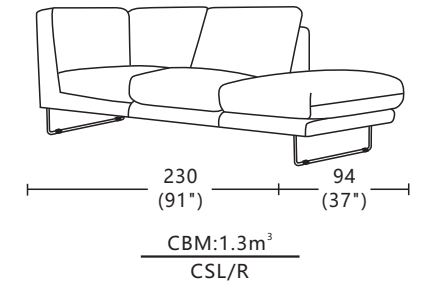

Model:31708-FK(2.3PL+CSR)

Model: 31708-FK(2.3PL+CSR)

Structure:
Plywood and Solid wood

Seat: Elastic webbing
Back rest: Elastic webbing

Seat Cushion: 34+31KG/M³
High resilient foam+Dacron fibre

Back Cushion:
Dacron fibre

Cushion removable:
Not available

Functionality:
Not available

Sofa Legs:
Metal feet Front 17.5cm, Back 16cm

Feet Disassembly:
Yes

This information is based on the latest product information available at the time of printing. The right to discontinue and make changes is reserved