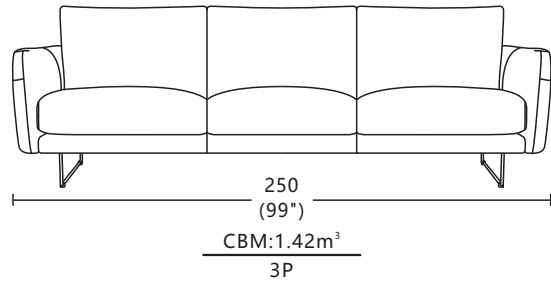

Model:31708-FK(2.3PL+CSR)

Model: 31708-FK(2.3PL+CSR)

Structure:
Plywood and Solid wood

Seat: Elastic webbing
Back rest: Elastic webbing

Seat Cushion: 34+31KG/M³
High resilient foam+Dacron fibre

Back Cushion:
Dacron fibre

Cushion removable:
Not available

Functionality:
Not available

Sofa Legs:
Metal feet Front 17.5cm, Back 16cm

Feet Disassembly:
Yes

This information is based on the latest product information available at the time of printing. The right to discontinue and make changes is reserved