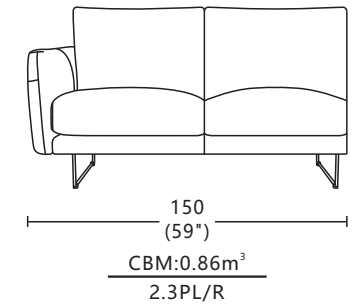

Model:31708-FK(2.3PL+CSR)

Model: 31708-FK(2.3PL+CSR)

Structure:
Plywood and Solid wood

Seat: Elastic webbing
Back rest: Elastic webbing

Seat Cushion: 34+31KG/M³
High resilient foam+Dacron fibre

Back Cushion:
Dacron fibre

Cushion removable:
Not available

Functionality:
Not available

Sofa Legs:
Metal feet Front 17.5cm, Back 16cm

Feet Disassembly:
Yes

This information is based on the latest product information available at the time of printing. The right to discontinue and make changes is reserved