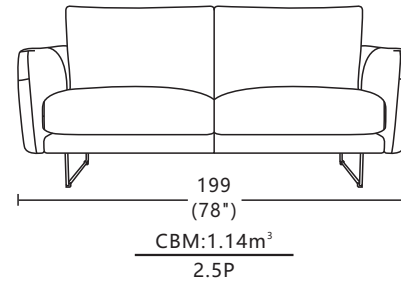

Model:31708-FK(2.3PL+CSR)

Model: 31708-FK(2.3PL+CSR)

Structure:
Plywood and Solid wood

Seat: Elastic webbing
Back rest: Elastic webbing

Seat Cushion: 34+31KG/M³
High resilient foam+Dacron fibre

Back Cushion:
Dacron fibre

Cushion removable:
Not available

Functionality:
Not available

Sofa Legs:
Metal feet Front 17.5cm, Back 16cm

Feet Disassembly:
Yes

This information is based on the latest product information available at the time of printing. The right to discontinue and make changes is reserved