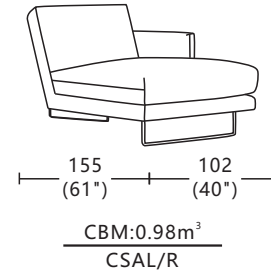

Model:31708-FK(2.3PL+CSR)

Model: 31708-FK(2.3PL+CSR)

Structure:
Plywood and Solid wood

Seat: Elastic webbing
Back rest: Elastic webbing

Seat Cushion: 34+31KG/M³
High resilient foam+Dacron fibre

Back Cushion:
Dacron fibre

Cushion removable:
Not available

Functionality:
Not available

Sofa Legs:
Metal feet Front 17.5cm, Back 16cm

Feet Disassembly:
Yes

This information is based on the latest product information available at the time of printing. The right to discontinue and make changes is reserved