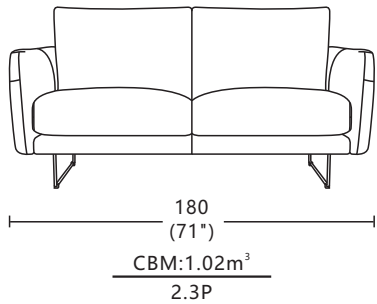

Model:31708-FK(2.3PL+CSR)

Model: 31708-FK(2.3PL+CSR)

Structure:
Plywood and Solid wood

Seat: Elastic webbing
Back rest: Elastic webbing

Seat Cushion: 34+31KG/M³
High resilient foam+Dacron fibre

Back Cushion:
Dacron fibre

Cushion removable:
Not available

Functionality:
Not available

Sofa Legs:
Metal feet Front 17.5cm, Back 16cm

Feet Disassembly:
Yes

This information is based on the latest product information available at the time of printing. The right to discontinue and make changes is reserved