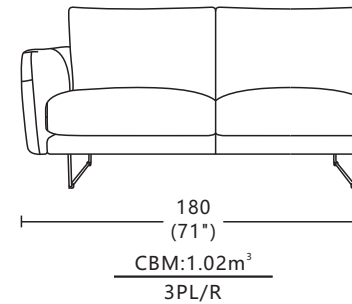

Model:31708-FK(2.3PL+CSR)

Model: 31708-FK(2.3PL+CSR)

Structure:
Plywood and Solid wood

Seat: Elastic webbing
Back rest: Elastic webbing

Seat Cushion: 34+31KG/M³
High resilient foam+Dacron fibre

Back Cushion:
Dacron fibre

Cushion removable:
Not available

Functionality:
Not available

Sofa Legs:
Metal feet Front 17.5cm, Back 16cm

Feet Disassembly:
Yes

This information is based on the latest product information available at the time of printing. The right to discontinue and make changes is reserved