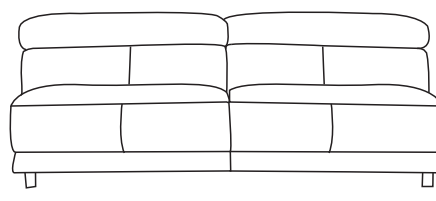

143
(56")

CBM:0.71m³

³ PAL