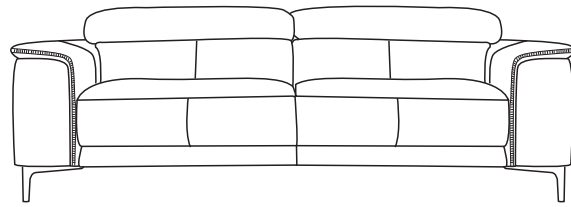

Model:GINA 3PL+CSAR)

Construction:
Plywood and Solid wood
Seat:Elastic webbing
Back rest:BU:Elastic webbing

Cushion removable:
N/A
Functionality:
Adjustable Headrest

Seat Cushion:20+26KG/M
High resilient foam
Back Cushion:26KG/M
High resilient foam

Sofa Legs:
Metal feet 14cm
Feet Disassembly:
Yes

214
(84")

CBM:1.19m³

³ P2C