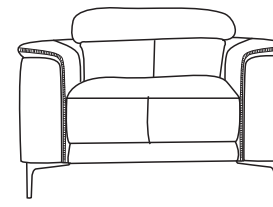

# Model:GINA 3PL+CSAR)

Construction:  
Plywood and Solid wood  
Seat:Elastic webbing  
Back rest:BU:Elastic webbing

Cushion removable:  
N/A  
Functionality:  
Adjustable Headrest

Seat Cushion:20+26KG/M  
High resilient foam  
Back Cushion:26KG/M  
High resilient foam

Sofa Legs:  
Metal feet 14cm  
Feet Disassembly:  
Yes

214  
(84")

CBM:1.19m<sup>3</sup>

<sup>3</sup> P2C

163  
(64")

CBM:0.91m<sup>3</sup>

2P

107  
(42")