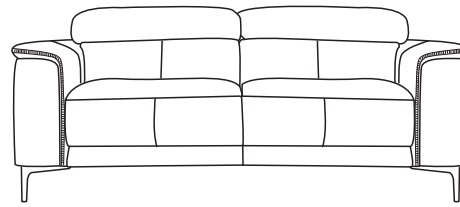

# Model:GINA 3PL+CSAR)

Construction:  
Plywood and Solid wood  
Seat:Elastic webbing  
Back rest:BU:Elastic webbing

Cushion removable:  
N/A  
Functionality:  
Adjustable Headrest

Seat Cushion:20+26KG/M  
High resilient foam  
Back Cushion:26KG/M  
High resilient foam

Sofa Legs:  
Metal feet 14cm  
Feet Disassembly:  
Yes

214  
(84")

CBM:1.19m<sup>3</sup>

<sup>3</sup> P2C

163  
(64")

CBM:0.91m<sup>3</sup>

2P

107  
(42")