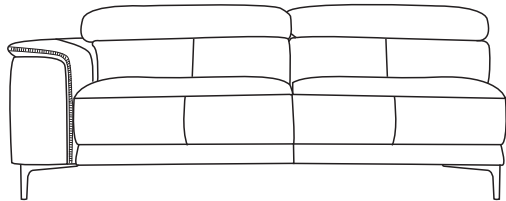

# Model:GINA 3PL+CSAR)

Construction:  
Plywood and Solid wood  
Seat:Elastic webbing  
Back rest:BU:Elastic webbing

Cushion removable:  
N/A  
Functionality:  
Adjustable Headrest

Seat Cushion:20+26KG/M  
High resilient foam  
Back Cushion:26KG/M  
High resilient foam

CBM:0.6m<sup>3</sup>

1P

72(92)  
(28(36"))

102(97)  
(40(38"))

46(18")

Profile

171  
(67")

CBM:0.96m<sup>3</sup>