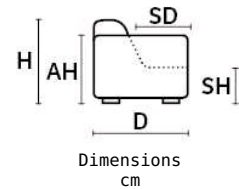

GLAMOUR

 **ROSSINI**
MADE IN ITALY®

GLAMOUR

GLAMOUR

D 97 | H 90 | AH 66 | SH 48 | SD 58

TECHNICAL DESCRIPTION

SPECIAL STITCH: Type "D" available as option
 THICK STITCH: Not Available
 STRUCTURE: Hardwood frame with metal insert for extra strength
 SEAT/BACK SUSPENSION: Reinforced elastic webbing