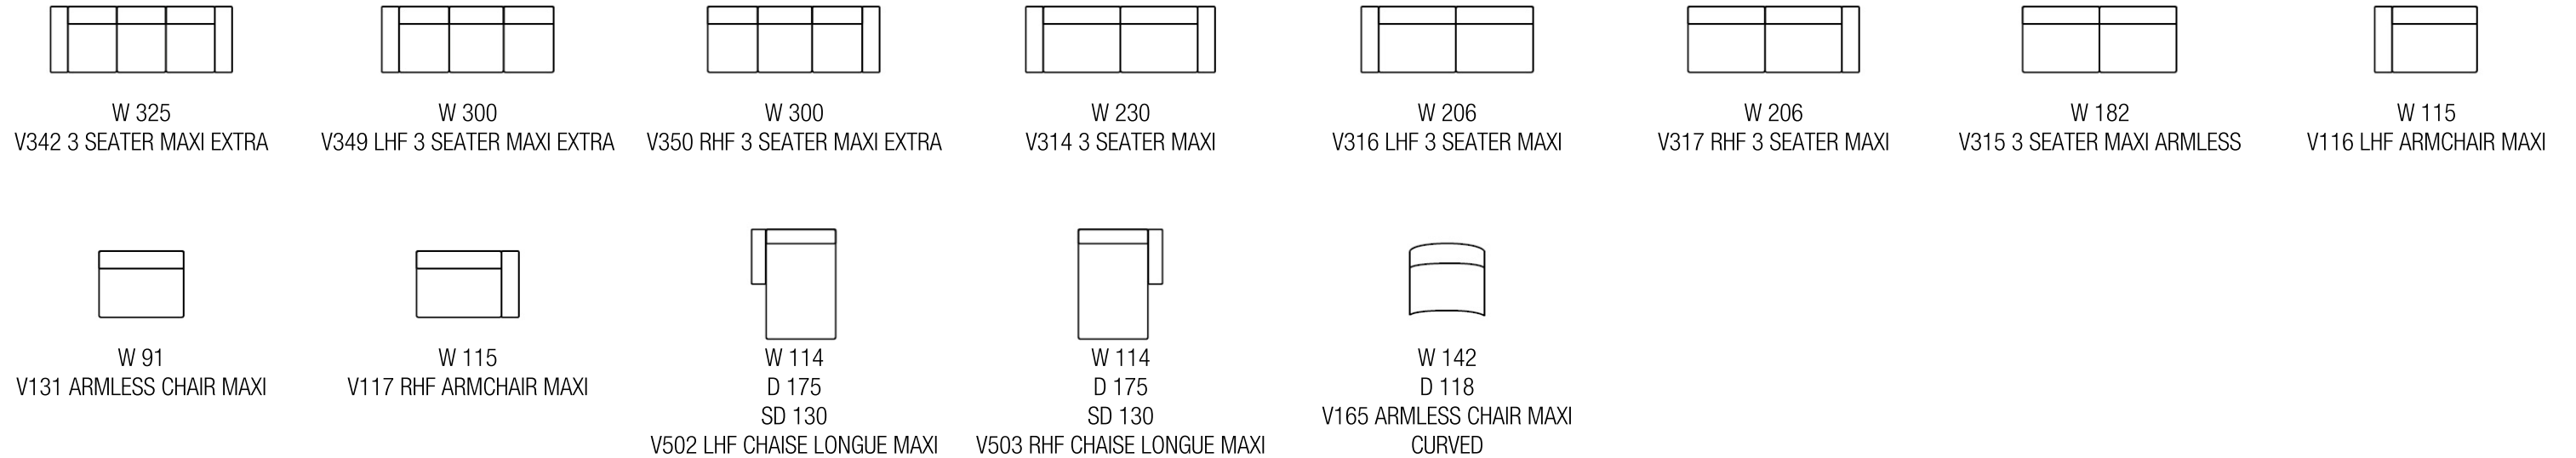

GLAMOUR

 **ROSSINI**
MADE IN ITALY®

GLAMOUR

GLAMOUR

D 97 | H 90 | AH 66 | SH 48 | SD 58

TECHNICAL DESCRIPTION

SPECIAL STITCH: Type "D" available as option
 THICK STITCH: Not Available
 STRUCTURE: Hardwood frame with metal insert for extra strength
 SEAT/BACK SUSPENSION: Reinforced elastic webbing

MAXI SEAT (VERSION OF THE GROUP HAVE THE SAME SEAT WIDTH)

MEDIUM SEAT (VERSION OF THE GROUP HAVE THE SAME SEAT WIDTH)

SMALL SEAT (VERSION OF THE GROUP HAVE THE SAME SEAT WIDTH)

XSMALL SEAT (VERSION OF THE GROUP HAVE THE SAME SEAT WIDTH)

GLAMOUR

D 97 | H 90 | AH 66 | SH 48 | SD 58

TECHNICAL DESCRIPTION

SPECIAL STITCH: Type "D" available as option
 THICK STITCH: Not Available
 STRUCTURE: Hardwood frame with metal insert for extra strength
 SEAT/BACK SUSPENSION: Reinforced elastic webbing