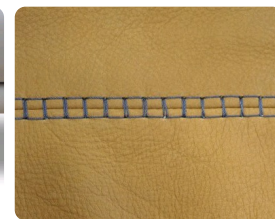

DECOR STITCH:
TYPE "D"