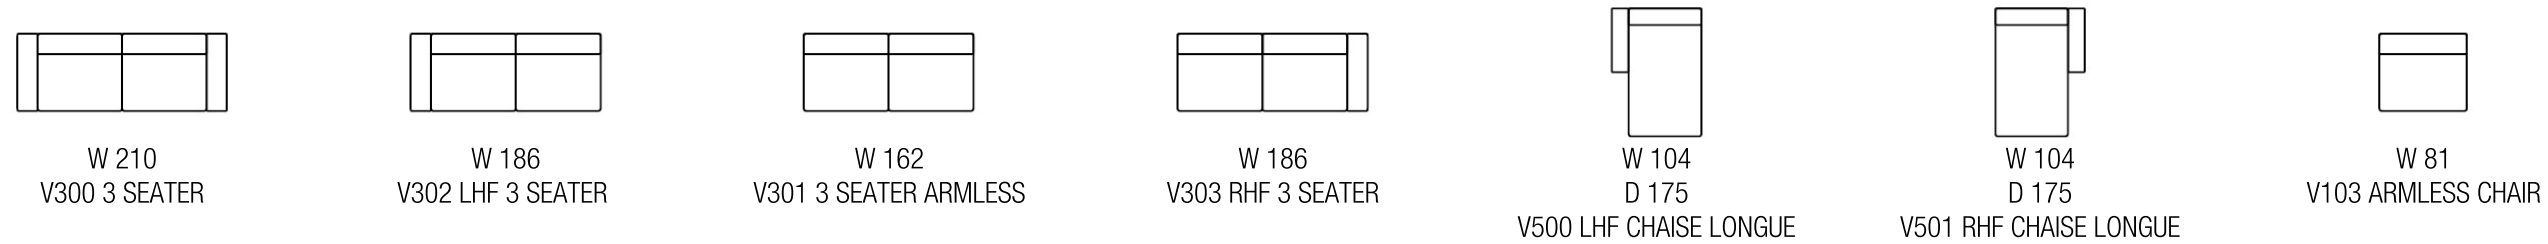

MEDIUM SEAT (VERSION OF THE GROUP HAVE THE SAME SEAT WIDTH)