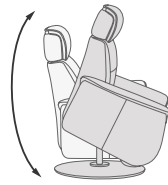

10. Ergo-Lift

Combining our lift and swivel function, this allows for unrestricted movement and additional support.

Ergo Gravity Functions

Dual motor mechanism allows for independent back and footrest operation, and zero-gravity function.

Ergo Gravity

Recline with Integrated Footrest

Swivel

Multi-Flex Headrest

Ergo Gravity Advanced Functions

Next-level comfort with our zero-gravity and glide functions combined.

Ergo Gravity

Ergo Glide

Lift

Ergo Lift Functions

Dual motor functionality and swivel function with a sleek design. Locks rotation when lifting a chair.

Control buttons

Analog

With simple analog buttons control, experience luxurious relaxation at your fingertips. (2 motors)

1. Home Button to return to normal seat position
2. Backrest recline
3. Backrest upright
4. Footrest extends + Zero Gravity/seat tilt (Lift down. lift chair only)
5. Footrest retracts (Lift up. lift chair only)
6. USB-C Power on/off button
7. USB-C charging port