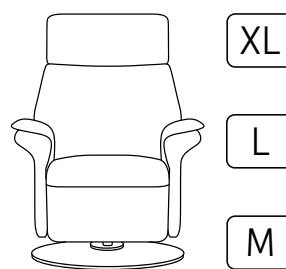

Up to 3 Sizes Available

Choose from Medium, Large or Extra Large and find your perfect fit.