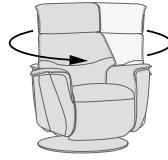

8. Ergo-Gravity

Places the recliner into the zero-gravity position, helping to alleviate tension across key points of the body.

9. Ergo-Gravity Advanced

Combining the ergo-gravity function with our glide function, this allows you to further tailor your relaxation.

10. Ergo-Lift

Combining our lift and swivel function, this allows for unrestricted movement and additional support.

Ergo Gravity Functions

Dual motor mechanism allows for independent back and footrest operation, and zero-gravity function.

Ergo Gravity

Recline with Integrated Footrest

Swivel

Multi-Flex Headrest

Ergo Gravity Advanced Functions

Next-level comfort with our zero-gravity and glide functions combined.

Ergo Gravity

Ergo Glide

Lift

Ergo Lift Functions

Dual motor functionality and swivel function with a sleek design. Locks rotation when lifting a chair.

Control buttons

Analog

With simple analog buttons control, experience luxurious relaxation at your fingertips. (2 motors)