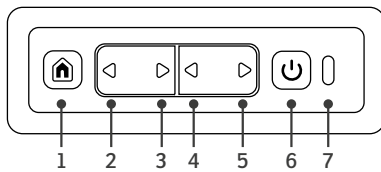

Lift

Ergo Lift Functions

Dual motor functionality and swivel function with a sleek design. Locks rotation when lifting a chair.

Control buttons

Analog

With simple analog buttons control, experience luxurious relaxation at your fingertips. (2 motors)

1. Home Button to return to normal seat position
2. Backrest recline
3. Backrest upright
4. Footrest extends + Zero Gravity/seat tilt (Lift down. lift chair only)
5. Footrest retracts (Lift up. lift chair only)
6. USB-C Power on/off button
7. USB-C charging port