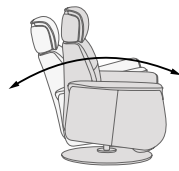

10. Ergo-Lift

Combining our lift and swivel function, this allows for unrestricted movement and additional support.

Ergo Gravity Functions

Dual motor mechanism allows for independent back and footrest operation, and zero-gravity function.

Ergo Gravity

Recline with Integrated Footrest

Swivel

Multi-Flex Headrest

Ergo Gravity Advanced Functions

Next-level comfort with our zero-gravity and glide functions combined.

Ergo Gravity

Ergo Glide

Lift

Ergo Lift Functions

Dual motor functionality and swivel function with a sleek design. Locks rotation when lifting a chair.

Control buttons

Analog

With simple analog buttons control, experience luxurious relaxation at your fingertips. (2 motors)

1. Home Button to return to normal seat position
2. Backrest recline
3. Backrest upright
4. Footrest extends + Zero Gravity/seat tilt (Lift down. lift chair only)
5. Footrest retracts (Lift up. lift chair only)
6. USB-C Power on/off button
7. USB-C charging port