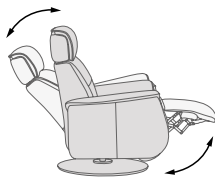

8. Ergo-Gravity

Places the recliner into the zero-gravity position, helping to alleviate tension across key points of the body.

9. Ergo-Gravity Advanced

Combining the ergo-gravity function with our glide function, this allows you to further tailor your relaxation.

10. Ergo-Lift

Combining our lift and swivel function, this allows for unrestricted movement and additional support.

Ergo Gravity Functions

Dual motor mechanism allows for independent back and footrest operation, and zero-gravity function.

Ergo Gravity

Recline with Integrated Footrest

Swivel

Multi-Flex Headrest

Ergo Gravity Advanced Functions

Next-level comfort with our zero-gravity and glide functions combined.

Ergo Gravity

Ergo Glide

Lift

Ergo Lift Functions

Dual motor functionality and swivel function with a sleek design. Locks rotation when lifting a chair.

Control buttons

Analog

With simple analog buttons control, experience luxurious relaxation at your fingertips. (2 motors)