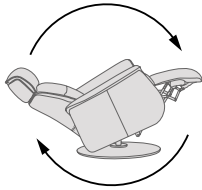

6. Swivel Function

Enabling you to turn in any direction with ease to ensure you never miss a moment.

7. Finger Guard Feature

Protective plastic covering over reclining mechanisms to reduce the risk of injury to yourself, children or pets while using the recliner.

8. Ergo-Gravity

Places the recliner into the zero-gravity position, helping to alleviate tension across key points of the body.

9. Ergo-Gravity Advanced

Combining the ergo-gravity function with our glide function, this allows you to further tailor your relaxation.

10. Ergo-Lift

Combining our lift and swivel function, this allows for unrestricted movement and additional support.

Ergo Gravity Functions

Dual motor mechanism allows for independent back and footrest operation, and zero-gravity function.