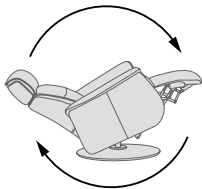

10. Ergo-Lift

Combining our lift and swivel function, this allows for unrestricted movement and additional support.

Ergo Gravity Functions

Dual motor mechanism allows for independent back and footrest operation, and zero-gravity function.

Ergo Gravity

Recline with Integrated Footrest

Swivel

Multi-Flex Headrest

Ergo Gravity Advanced Functions

Next-level comfort with our zero-gravity and glide functions combined.

Ergo Gravity

Ergo Glide

Lift

Ergo Lift Functions

Dual motor functionality and swivel function with a sleek design. Locks rotation when lifting a chair.

Control buttons

Analog

With simple analog buttons control, experience luxurious relaxation at your fingertips. (2 motors)