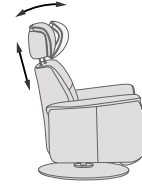

8. Ergo-Gravity

Places the recliner into the zero-gravity position, helping to alleviate tension across key points of the body.

9. Ergo-Gravity Advanced

Combining the ergo-gravity function with our glide function, this allows you to further tailor your relaxation.

10. Ergo-Lift

Combining our lift and swivel function, this allows for unrestricted movement and additional support.

Ergo Gravity Functions

Dual motor mechanism allows for independent back and footrest operation, and zero-gravity function.

Ergo Gravity

Recline with Integrated Footrest

Swivel

Multi-Flex Headrest

Ergo Gravity Advanced Functions

Next-level comfort with our zero-gravity and glide functions combined.

Ergo Gravity

Ergo Glide

Lift

Ergo Lift Functions

Dual motor functionality and swivel function with a sleek design. Locks rotation when lifting a chair.

Control buttons

Analog

With simple analog buttons control, experience luxurious relaxation at your fingertips. (2 motors)