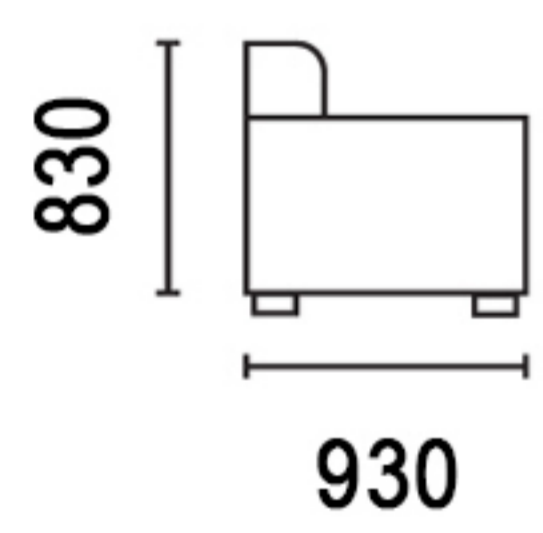

OSLO

Design

ARMCHAIR

800

ARMCHAIR
MAXI

1100

2 SEATER

1800

2 SEATER
MAXI

2000

3 SEATER

2200

3 SEATER
MAXI

2400

3 SEATER
EXTRA

2600