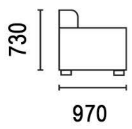

PUEBLO

Design

2 SEATER

2 SEATER MAXI

3 SEATER