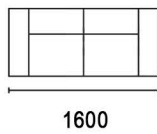

PUEBLO

Design

2 SEATER

2 SEATER MAXI

3 SEATER