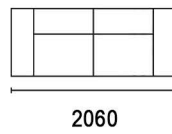

PUEBLO

Design

2 SEATER

2 SEATER MAXI

3 SEATER