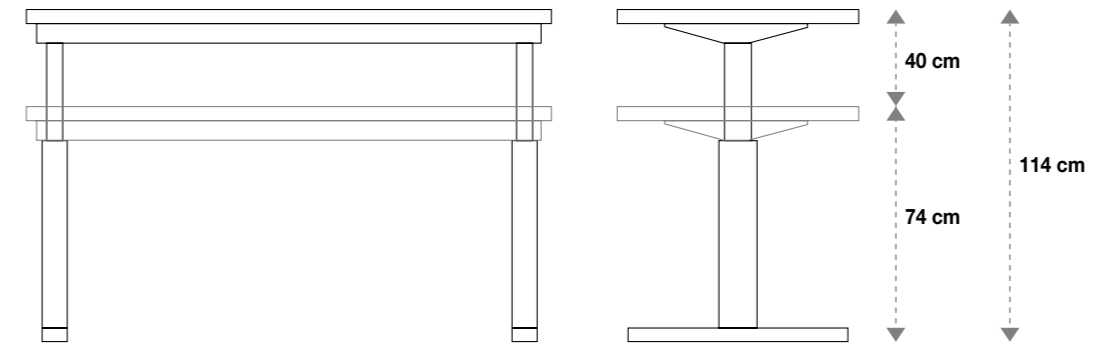

**LIFT DESK (110V)
WITHOUT MODESTY PJTI0787GR**

**LIFT DESK (220V)
WITHOUT MODESTY PJTI0788GR**

with 2 wireways
inch W 66" D 30" H 30"
cm L 167 P 76,2 H 76,4
Crts 3 kg 68 m³ 0,22

**LIFT DESK (110V)
WITH MODESTY PJTI0790GR**

**LIFT DESK (220V)
WITH MODESTY PJTI0791GR**

with 2 wireways
inch W 66" D 30" H 30"
cm L 167 P 76,2 H 76,4
Crts 4 kg 78 m³ 0,29

TIVOLI
HOME OFFICE

design
c.r.s. Alf

photo
STEP

selection
LUCE

print
SINCROMIA