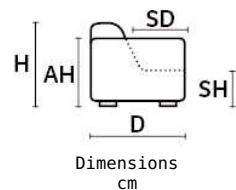

VOGUE

 **ROSSINI**
MADE IN ITALY®

VOGUE

VOGUE

Dimensions
cm

D 112 | MD 170 | H 84 | AH 61 | SH 47 | SD 60 | MH 103

TECHNICAL DESCRIPTION

SPECIAL STITCH: