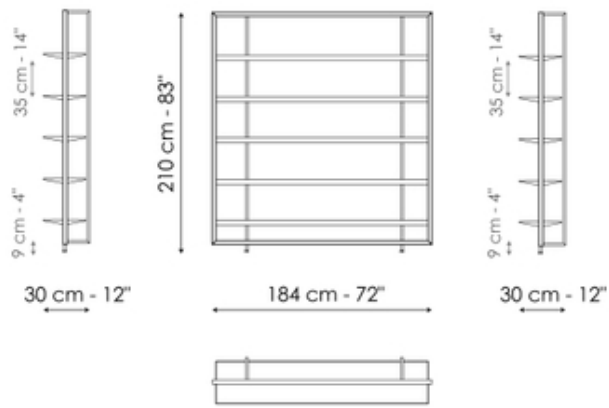

BONALDO

Alix

Designer: Maurizio and Silvia Varsi

With its wooden frame protruding from the wall-mounted metal structure, the Alix lightweight bookcase furnishes the wall by breaking its monotony. The careful choice of materials is at the core of this project, consisting of simple and linear shapes: the concept is strengthened by the use of aluminium, a cold and tenacious material that makes the structure optically light, combined with the warmth of the wood, the real star of Alix's design.

Data sheet

Alix 124

Width: 124cm
Depth: 30cm
Height: 210cm

Alix 184

Width: 184cm
Depth: 30cm
Height: 210cm

Finishes

Perimeter frame

Veneered wood
Walnut Canaletto