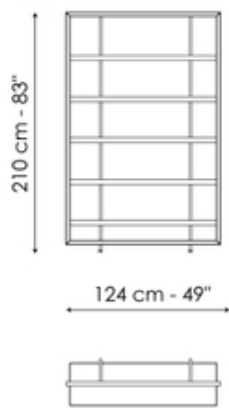

Data sheet

Alix 124

Width: 124cm
Depth: 30cm
Height: 210cm

Alix 184

Width: 184cm
Depth: 30cm
Height: 210cm

Finishes

Perimeter frame

Veneered wood
Walnut Canaletto