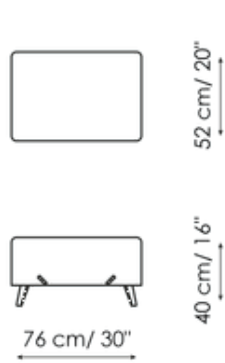

## Cuff bench

Width: 153cm

Depth: 43cm

Height: 40cm

## Cuff pouf

Width: 76cm

Depth: 52cm

Height: 40cm