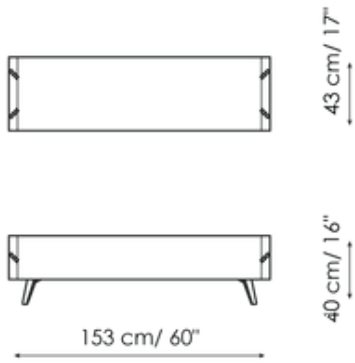

## Cuff bench

Width: 153cm

Depth: 43cm

Height: 40cm

## Cuff pouf

Width: 76cm

Depth: 52cm

Height: 40cm