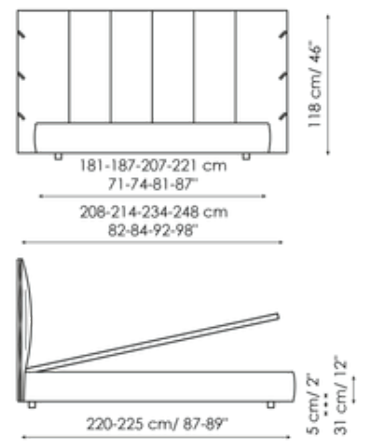

Data sheet

Cuff

Width: 208-214-234-248cm

Depth: 220-225cm

Height: 100cm

Cuff plus

Width: 208-214-234-248cm

Depth: 220-225cm

Height: 100cm

Cuff open

Width: 208-214-234-248cm

Depth: 220-225cm

Height: 100cm

Cuff hi

Width: 208-214-234-248cm

Depth: 220-225cm

Height: 118cm

Cuff hi plus

Width: 208-214-234-248cm

Depth: 220-225cm

Height: 118cm

Cuff hi open

Width: 208-214-234-248cm

Depth: 220-225cm

Height: 118cm

Finishes

Feet - Cuff

Painted metal
Mat white

Painted metal
Mat dove grey

Painted metal
Supreme anthracite

Painted metal
Mat black

Painted metal
Mat bronze