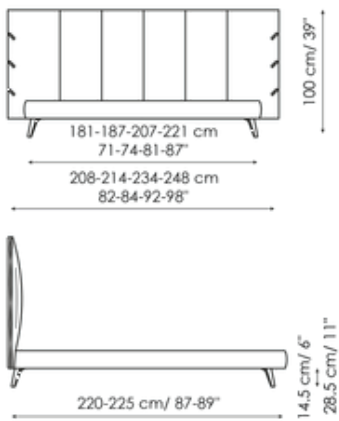

Data sheet

Cuff

Width: 208-214-234-248cm

Depth: 220-225cm

Height: 100cm

Cuff plus

Width: 208-214-234-248cm

Depth: 220-225cm

Height: 100cm

Cuff open

Width: 208-214-234-248cm

Depth: 220-225cm

Height: 100cm

Cuff hi

Width: 208-214-234-248cm

Depth: 220-225cm

Height: 118cm

Cuff hi plus

Width: 208-214-234-248cm

Depth: 220-225cm

Height: 118cm

Cuff hi open

Width: 208-214-234-248cm

Depth: 220-225cm