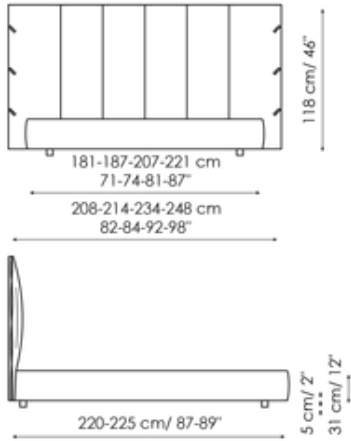

Data sheet

Cuff

Width: 208-214-234-248cm

Depth: 220-225cm

Height: 100cm

Cuff plus

Width: 208-214-234-248cm

Depth: 220-225cm

Height: 100cm

Cuff open

Width: 208-214-234-248cm

Depth: 220-225cm

Height: 100cm

Cuff hi

Width: 208-214-234-248cm

Depth: 220-225cm

Height: 118cm

Cuff hi plus

Width: 208-214-234-248cm

Depth: 220-225cm

Height: 118cm

Cuff hi open

Width: 208-214-234-248cm

Depth: 220-225cm