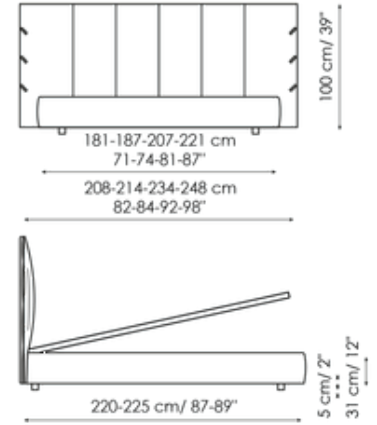

Data sheet

Cuff

Width: 208-214-234-248cm

Depth: 220-225cm

Height: 100cm

Cuff plus

Width: 208-214-234-248cm

Depth: 220-225cm

Height: 100cm

Cuff open

Width: 208-214-234-248cm

Depth: 220-225cm

Height: 100cm

Cuff hi

Width: 208-214-234-248cm

Depth: 220-225cm

Height: 118cm

Cuff hi plus

Width: 208-214-234-248cm

Depth: 220-225cm

Height: 118cm

Cuff hi open

Width: 208-214-234-248cm

Depth: 220-225cm