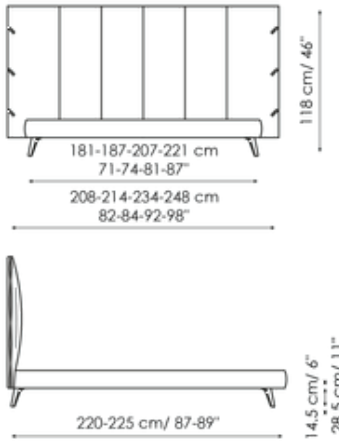

Data sheet

Cuff

Width: 208-214-234-248cm

Depth: 220-225cm

Height: 100cm

Cuff plus

Width: 208-214-234-248cm

Depth: 220-225cm

Height: 100cm

Cuff open

Width: 208-214-234-248cm

Depth: 220-225cm

Height: 100cm

Cuff hi

Width: 208-214-234-248cm

Depth: 220-225cm

Height: 118cm

Cuff hi plus

Width: 208-214-234-248cm

Depth: 220-225cm

Height: 118cm

Cuff hi open

Width: 208-214-234-248cm

Depth: 220-225cm