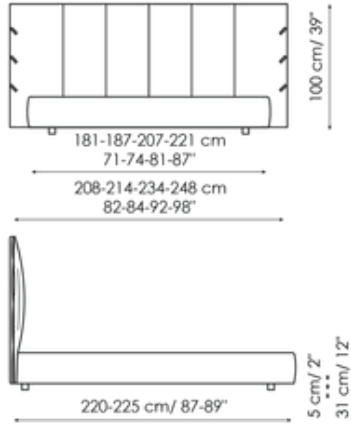

Data sheet

Cuff

Width: 208-214-234-248cm

Depth: 220-225cm

Height: 100cm

Cuff plus

Width: 208-214-234-248cm

Depth: 220-225cm

Height: 100cm

Cuff open

Width: 208-214-234-248cm

Depth: 220-225cm

Height: 100cm

Cuff hi

Width: 208-214-234-248cm

Depth: 220-225cm

Height: 118cm

Cuff hi plus

Width: 208-214-234-248cm

Depth: 220-225cm

Height: 118cm

Cuff hi open

Width: 208-214-234-248cm

Depth: 220-225cm