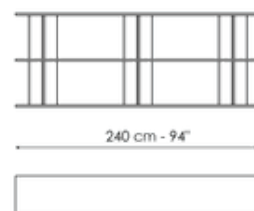

Data sheet

Dogma 113

Width: 113cm
Depth: 40cm
Height: 182cm

Dogma 180

Width: 180cm
Depth: 40cm
Height: 182cm

Dogma 240

Width: 240cm
Depth: 40cm
Height: 182cm

Dogma 113 x H 137

Width: 113cm
Depth: 40cm
Height: 137cm

Dogma 180 x H 137

Width: 180cm
Depth: 40cm
Height: 137cm

Dogma 240 x H 137

Width: 240cm
Depth: 40cm
Height: 137cm

Dogma 113 x H 92

Width: 113cm

Dogma 180 x H 92

Width: 180cm

Dogma 240 x H 92

Width: 240cm

Depth: 40cm
Height: 92cm

Depth: 40cm
Height: 92cm

Depth: 40cm
Height: 92cm

Dogma 113 x H 47

Width: 113cm
Depth: 40cm
Height: 47cm

Dogma 180 x H 47

Width: 180cm
Depth: 40cm
Height: 47cm

Dogma 240 x H 47

Width: 240cm
Depth: 40cm
Height: 47cm

Finishes

Shelves

Veneered wood
Walnut Canaletto

Veneered wood
Coal oak