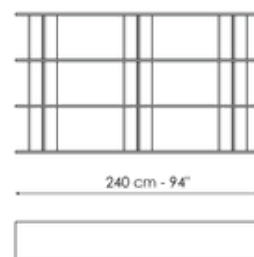

Data sheet

Dogma 113

Width: 113cm
Depth: 40cm
Height: 182cm

Dogma 180

Width: 180cm
Depth: 40cm
Height: 182cm

Dogma 240

Width: 240cm
Depth: 40cm
Height: 182cm

Dogma 113 x H 137

Width: 113cm
Depth: 40cm
Height: 137cm

Dogma 180 x H 137

Width: 180cm
Depth: 40cm
Height: 137cm

Dogma 240 x H 137

Width: 240cm
Depth: 40cm
Height: 137cm

Dogma 113 x H 92

Width: 113cm

Dogma 180 x H 92

Width: 180cm

Dogma 240 x H 92

Width: 240cm

Depth: 40cm
Height: 92cm

Depth: 40cm
Height: 92cm

Depth: 40cm
Height: 92cm

Dogma 113 x H 47

Width: 113cm
Depth: 40cm
Height: 47cm

Dogma 180 x H 47

Width: 180cm
Depth: 40cm
Height: 47cm

Dogma 240 x H 47

Width: 240cm
Depth: 40cm
Height: 47cm

Finishes

Shelves

Veneered wood
Walnut Canaletto

Veneered wood
Coal oak