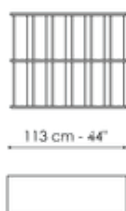

Data sheet

Dogma 113

Width: 113cm
Depth: 40cm
Height: 182cm

Dogma 180

Width: 180cm
Depth: 40cm
Height: 182cm

Dogma 240

Width: 240cm
Depth: 40cm
Height: 182cm

Dogma 113 x H 137

Width: 113cm
Depth: 40cm
Height: 137cm

Dogma 180 x H 137

Width: 180cm
Depth: 40cm
Height: 137cm

Dogma 240 x H 137

Width: 240cm
Depth: 40cm
Height: 137cm

Dogma 113 x H 92

Width: 113cm

Dogma 180 x H 92

Width: 180cm

Dogma 240 x H 92

Width: 240cm

Depth: 40cm
Height: 92cm

Depth: 40cm
Height: 92cm

Depth: 40cm
Height: 92cm

Dogma 113 x H 47

Width: 113cm
Depth: 40cm
Height: 47cm

Dogma 180 x H 47

Width: 180cm
Depth: 40cm
Height: 47cm

Dogma 240 x H 47

Width: 240cm
Depth: 40cm
Height: 47cm

Finishes

Shelves

Veneered wood
Walnut Canaletto

Veneered wood
Coal oak