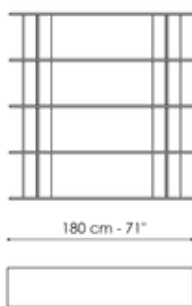

Data sheet

Dogma 113

Width: 113cm
Depth: 40cm
Height: 182cm

Dogma 180

Width: 180cm
Depth: 40cm
Height: 182cm

Dogma 240

Width: 240cm
Depth: 40cm
Height: 182cm

Dogma 113 x H 137

Width: 113cm
Depth: 40cm
Height: 137cm

Dogma 180 x H 137

Width: 180cm
Depth: 40cm
Height: 137cm

Dogma 240 x H 137

Width: 240cm
Depth: 40cm
Height: 137cm

Dogma 113 x H 92

Width: 113cm

Dogma 180 x H 92

Width: 180cm

Dogma 240 x H 92

Width: 240cm

Depth: 40cm
Height: 92cm

Depth: 40cm
Height: 92cm

Depth: 40cm
Height: 92cm

Dogma 113 x H 47

Width: 113cm
Depth: 40cm
Height: 47cm

Dogma 180 x H 47

Width: 180cm
Depth: 40cm
Height: 47cm

Dogma 240 x H 47

Width: 240cm
Depth: 40cm
Height: 47cm

Finishes

Shelves

Veneered wood
Walnut Canaletto

Veneered wood
Coal oak