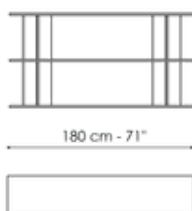

Data sheet

Dogma 113

Width: 113cm
Depth: 40cm
Height: 182cm

Dogma 180

Width: 180cm
Depth: 40cm
Height: 182cm

Dogma 240

Width: 240cm
Depth: 40cm
Height: 182cm

Dogma 113 x H 137

Width: 113cm
Depth: 40cm
Height: 137cm

Dogma 180 x H 137

Width: 180cm
Depth: 40cm
Height: 137cm

Dogma 240 x H 137

Width: 240cm
Depth: 40cm
Height: 137cm

Dogma 113 x H 92

Width: 113cm

Dogma 180 x H 92

Width: 180cm

Dogma 240 x H 92

Width: 240cm

Depth: 40cm
Height: 92cm

Depth: 40cm
Height: 92cm

Depth: 40cm
Height: 92cm

Dogma 113 x H 47

Width: 113cm
Depth: 40cm
Height: 47cm

Dogma 180 x H 47

Width: 180cm
Depth: 40cm
Height: 47cm

Dogma 240 x H 47

Width: 240cm
Depth: 40cm
Height: 47cm

Finishes

Shelves

Veneered wood
Walnut Canaletto

Veneered wood
Coal oak