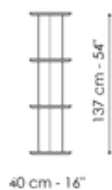

Data sheet

Dogma 113

Width: 113cm
Depth: 40cm
Height: 182cm

Dogma 180

Width: 180cm
Depth: 40cm
Height: 182cm

Dogma 240

Width: 240cm
Depth: 40cm
Height: 182cm

Dogma 113 x H 137

Width: 113cm
Depth: 40cm
Height: 137cm

Dogma 180 x H 137

Width: 180cm
Depth: 40cm
Height: 137cm

Dogma 240 x H 137

Width: 240cm
Depth: 40cm
Height: 137cm

Dogma 113 x H 92

Width: 113cm

Dogma 180 x H 92

Width: 180cm

Dogma 240 x H 92

Width: 240cm

Depth: 40cm
Height: 92cm

Depth: 40cm
Height: 92cm

Depth: 40cm
Height: 92cm

Dogma 113 x H 47

Width: 113cm
Depth: 40cm
Height: 47cm

Dogma 180 x H 47

Width: 180cm
Depth: 40cm
Height: 47cm

Dogma 240 x H 47

Width: 240cm
Depth: 40cm
Height: 47cm

Finishes

Shelves

Veneered wood
Walnut Canaletto

Veneered wood
Coal oak