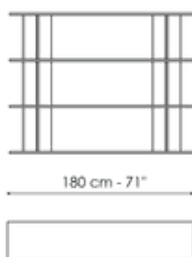

Data sheet

Dogma 113

Width: 113cm
Depth: 40cm
Height: 182cm

Dogma 180

Width: 180cm
Depth: 40cm
Height: 182cm

Dogma 240

Width: 240cm
Depth: 40cm
Height: 182cm

Dogma 113 x H 137

Width: 113cm
Depth: 40cm
Height: 137cm

Dogma 180 x H 137

Width: 180cm
Depth: 40cm
Height: 137cm

Dogma 240 x H 137

Width: 240cm
Depth: 40cm
Height: 137cm

Dogma 113 x H 92

Width: 113cm

Dogma 180 x H 92

Width: 180cm

Dogma 240 x H 92

Width: 240cm

Depth: 40cm
Height: 92cm

Depth: 40cm
Height: 92cm

Depth: 40cm
Height: 92cm

Dogma 113 x H 47

Width: 113cm
Depth: 40cm
Height: 47cm

Dogma 180 x H 47

Width: 180cm
Depth: 40cm
Height: 47cm

Dogma 240 x H 47

Width: 240cm
Depth: 40cm
Height: 47cm

Finishes

Shelves

Veneered wood
Walnut Canaletto

Veneered wood
Coal oak