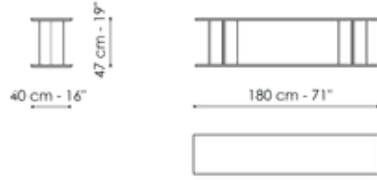

Data sheet

Dogma 113

Width: 113cm
Depth: 40cm
Height: 182cm

Dogma 180

Width: 180cm
Depth: 40cm
Height: 182cm

Dogma 240

Width: 240cm
Depth: 40cm
Height: 182cm

Dogma 113 x H 137

Width: 113cm
Depth: 40cm
Height: 137cm

Dogma 180 x H 137

Width: 180cm
Depth: 40cm
Height: 137cm

Dogma 240 x H 137

Width: 240cm
Depth: 40cm
Height: 137cm

Dogma 113 x H 92

Width: 113cm

Dogma 180 x H 92

Width: 180cm

Dogma 240 x H 92

Width: 240cm

Depth: 40cm
Height: 92cm

Depth: 40cm
Height: 92cm

Depth: 40cm
Height: 92cm

Dogma 113 x H 47

Width: 113cm
Depth: 40cm
Height: 47cm

Dogma 180 x H 47

Width: 180cm
Depth: 40cm
Height: 47cm

Dogma 240 x H 47

Width: 240cm
Depth: 40cm
Height: 47cm

Finishes

Shelves

Veneered wood
Walnut Canaletto

Veneered wood
Coal oak