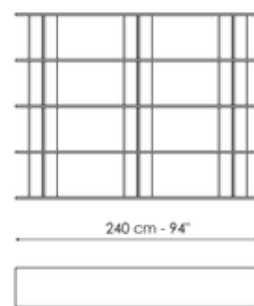

Data sheet

Dogma 113

Width: 113cm
Depth: 40cm
Height: 182cm

Dogma 180

Width: 180cm
Depth: 40cm
Height: 182cm

Dogma 240

Width: 240cm
Depth: 40cm
Height: 182cm

Dogma 113 x H 137

Width: 113cm
Depth: 40cm
Height: 137cm

Dogma 180 x H 137

Width: 180cm
Depth: 40cm
Height: 137cm

Dogma 240 x H 137

Width: 240cm
Depth: 40cm
Height: 137cm

Dogma 113 x H 92

Width: 113cm

Dogma 180 x H 92

Width: 180cm

Dogma 240 x H 92

Width: 240cm

Depth: 40cm
Height: 92cm

Depth: 40cm
Height: 92cm

Depth: 40cm
Height: 92cm

Dogma 113 x H 47

Width: 113cm
Depth: 40cm
Height: 47cm

Dogma 180 x H 47

Width: 180cm
Depth: 40cm
Height: 47cm

Dogma 240 x H 47

Width: 240cm
Depth: 40cm
Height: 47cm

Finishes

Shelves

Veneered wood
Walnut Canaletto

Veneered wood
Coal oak