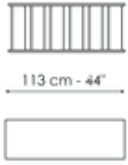

Data sheet

Dogma 113

Width: 113cm
Depth: 40cm
Height: 182cm

Dogma 180

Width: 180cm
Depth: 40cm
Height: 182cm

Dogma 240

Width: 240cm
Depth: 40cm
Height: 182cm

Dogma 113 x H 137

Width: 113cm
Depth: 40cm
Height: 137cm

Dogma 180 x H 137

Width: 180cm
Depth: 40cm
Height: 137cm

Dogma 240 x H 137

Width: 240cm
Depth: 40cm
Height: 137cm

Dogma 113 x H 92

Width: 113cm

Dogma 180 x H 92

Width: 180cm

Dogma 240 x H 92

Width: 240cm

Depth: 40cm
Height: 92cm

Depth: 40cm
Height: 92cm

Depth: 40cm
Height: 92cm

Dogma 113 x H 47

Width: 113cm
Depth: 40cm
Height: 47cm

Dogma 180 x H 47

Width: 180cm
Depth: 40cm
Height: 47cm

Dogma 240 x H 47

Width: 240cm
Depth: 40cm
Height: 47cm

Finishes

Shelves

Veneered wood
Walnut Canaletto

Veneered wood
Coal oak