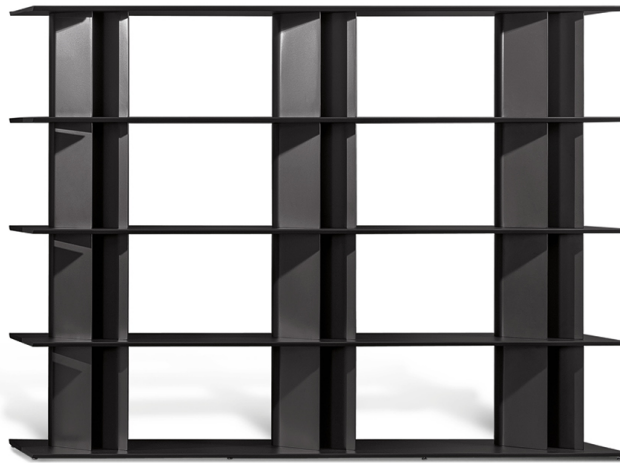

BONALDO

Dogma

Designer: Alain Gilles

The idea behind these bookshelves is that of playing with shapes and juxtaposing different modules to create a variety of visual effects. The Dogma modern bookshelves are designed around a basic element, namely the tear-drop-shaped uprights which change the visual perception. The design thus becomes rounded and soft or sharper and narrower depending on the angle from which it is viewed. The Dogma collection has three different modules which can be combined at will. They feature different spacing between the uprights, which when placed side by side, allow different combinations to be created. The Dogma furniture bookshelves can be placed along a wall or free-standing in the centre of the room acting as a partition between two areas. The Dogma bookshelves are available with Canaletto walnut or coal oak shelves combined with metal uprights, or in a single colour version.

Data sheet

Dogma 113

Width: 113cm
Depth: 40cm
Height: 182cm

Dogma 180

Width: 180cm
Depth: 40cm
Height: 182cm

Dogma 240

Width: 240cm
Depth: 40cm
Height: 182cm

Dogma 113 x H 137

Width: 113cm
Depth: 40cm
Height: 137cm

Dogma 180 x H 137

Width: 180cm
Depth: 40cm
Height: 137cm

Dogma 240 x H 137

Width: 240cm
Depth: 40cm
Height: 137cm

Dogma 113 x H 92

Width: 113cm

Dogma 180 x H 92

Dogma 180 x H 47

Width: 180cm
Depth: 40cm
Height: 47cm

Dogma 240 x H 47

Width: 240cm
Depth: 40cm
Height: 47cm

Finishes

Shelves

Veneered wood
Walnut Canaletto

Veneered wood
Coal oak