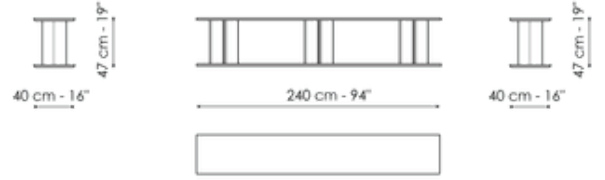

Data sheet

Dogma 113

Width: 113cm
Depth: 40cm
Height: 182cm

Dogma 180

Width: 180cm
Depth: 40cm
Height: 182cm

Dogma 240

Width: 240cm
Depth: 40cm
Height: 182cm

Dogma 113 x H 137

Width: 113cm
Depth: 40cm
Height: 137cm

Dogma 180 x H 137

Width: 180cm
Depth: 40cm
Height: 137cm

Dogma 240 x H 137

Width: 240cm
Depth: 40cm
Height: 137cm

Dogma 113 x H 92

Width: 113cm

Dogma 180 x H 92

Width: 180cm

Dogma 240 x H 92

Width: 240cm

Depth: 40cm
Height: 92cm

Depth: 40cm
Height: 92cm

Depth: 40cm
Height: 92cm

Dogma 113 x H 47

Width: 113cm
Depth: 40cm
Height: 47cm

Dogma 180 x H 47

Width: 180cm
Depth: 40cm
Height: 47cm

Dogma 240 x H 47

Width: 240cm
Depth: 40cm
Height: 47cm

Finishes

Shelves

Veneered wood
Walnut Canaletto

Veneered wood
Coal oak